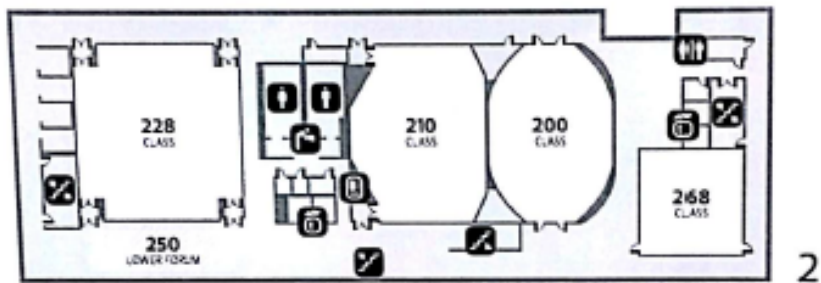

Oregon Invitation Math Tournament

Oregon State University

May 13th, 2017

Directions to OIMT Building (Learning Innovation Center (LINC))

Parking near OIMT Building (Learning Innovation Center (LINC))

Parking lots are indicated by the yellow boxes with a "P". Parking lots are free on Saturdays except where indicated.

OIMT Room Locations in LINC

Check-in	Lobby
Opening ceremonies/Awards	100
Exams	302/368
Problem Solving	303/307

Accessing WiFi as a Visitor on OSU's Campus

- SSID: Visitor
- Requires login every 2 hours and capacity of network is limited.
- Once you have connected to Visitor, opening up a webpage and trying to go to any webpage should redirect you to the visitor sign in page. After hitting the accept option, you should have internet access on Visitor for four hours. After the four hours, repeating this process gets you another four hours on the network.