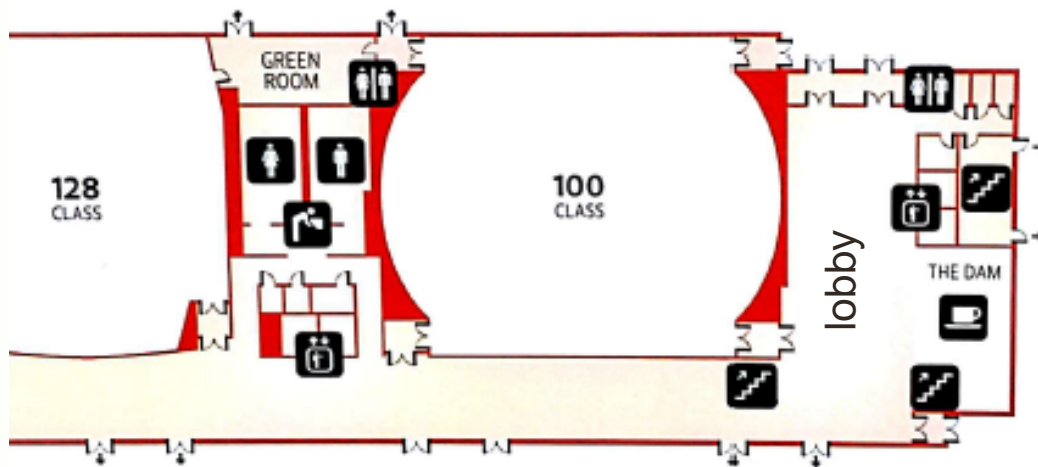

Oregon Invitation Math Tournament

Oregon State University

May 13th, 2017

Directions to OIMT Building (Learning Innovation Center (LINC))

Parking near OIMT Building (Learning Innovation Center (LINC))

Parking lots are indicated by the yellow boxes with a "P". Parking lots are free on Saturdays except where indicated.

OIMT Room Locations in LINC

Check-in	Lobby
Opening ceremonies/Awards	100
Exams	302/368
Problem Solving	303/307

Accessing WiFi as a Visitor on OSU's Campus

- SSID: Visitor
- Requires login every 2 hours and capacity of network is limited.
- Once you have connected to Visitor, opening up a webpage and trying to go to any webpage should redirect you to the visitor sign in page. After hitting the accept option, you should have internet access on Visitor for four hours. After the four hours, repeating this process gets you another four hours on the network.