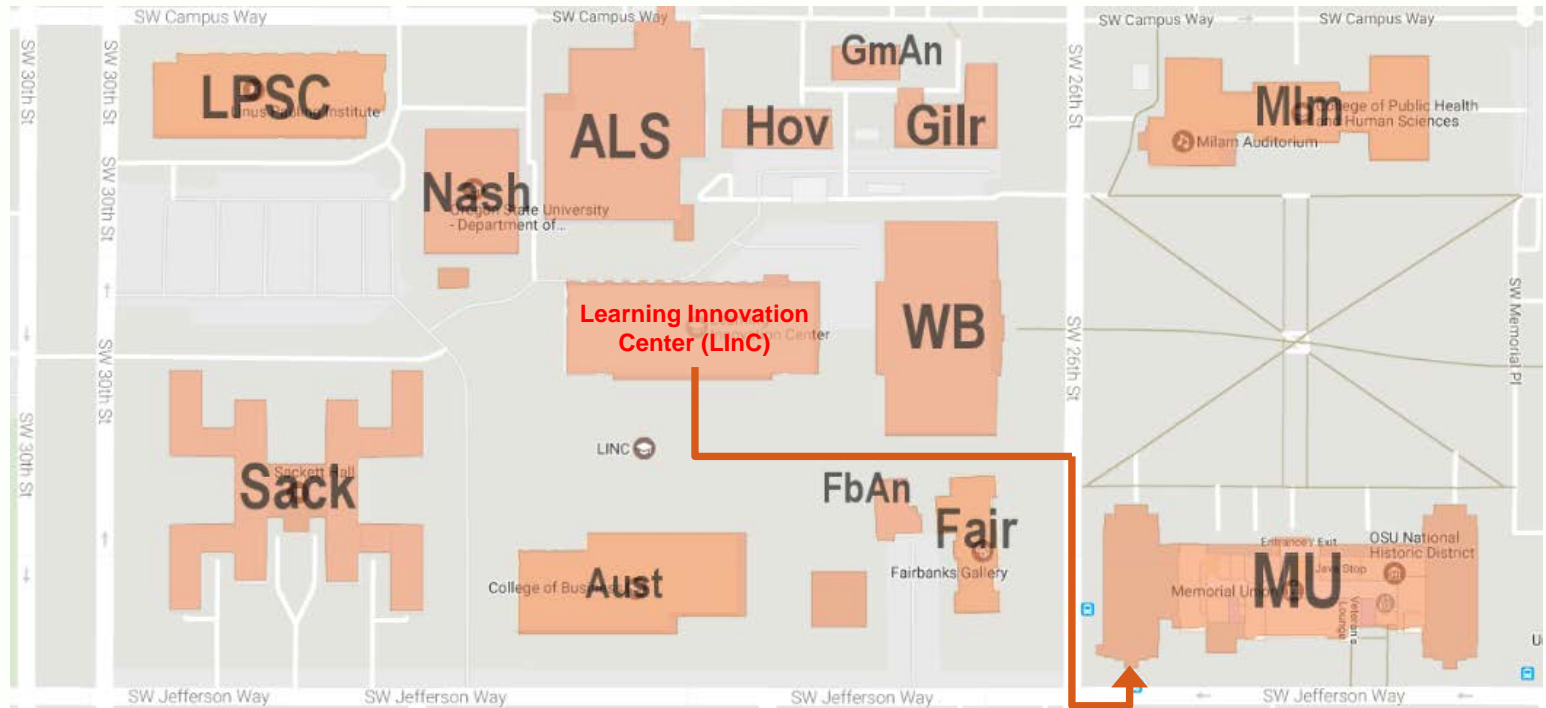

Oregon Invitation Math Tournament

Oregon State University

May 13th, 2017

Directions to OIMT Building (Learning Innovation Center (LINC))

Parking near OIMT Building (Learning Innovation Center (LINC))

Parking lots are indicated by the yellow boxes with a "P". Parking lots are free on Saturdays except where indicated.

OIMT Room Locations in LINC

Check-in	Lobby
Opening ceremonies/Awards	100
Exams	302/368
Problem Solving	303/307

Accessing WiFi as a Visitor on OSU's Campus

- SSID: Visitor
- Requires login every 2 hours and capacity of network is limited.
- Once you have connected to Visitor, opening up a webpage and trying to go to any webpage should redirect you to the visitor sign in page. After hitting the accept option, you should have internet access on Visitor for four hours. After the four hours, repeating this process gets you another four hours on the network.

Location of ATM on OSU Campus (Near LInC)

Enter the Memorial Union (MU) from the SW Jefferson & SW 26th intersection