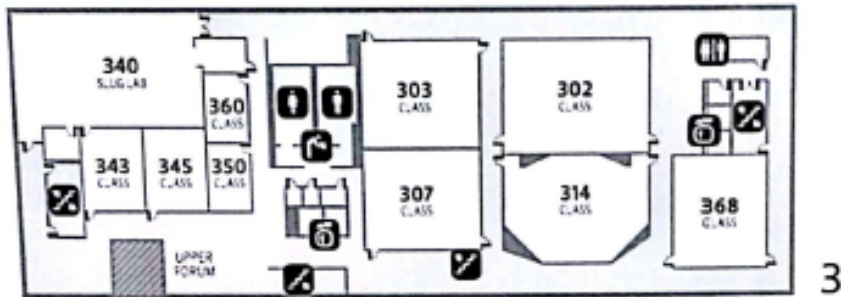

Oregon Invitation Math Tournament

Oregon State University

May 13th, 2017

Directions to OIMT Building (Learning Innovation Center (LINC))

Parking near OIMT Building (Learning Innovation Center (LINC))

Parking lots are indicated by the yellow boxes with a "P". Parking lots are free on Saturdays except where indicated.

OIMT Room Locations in LINC

Check-in	Lobby
Opening ceremonies/Awards	100
Exams	302/368
Problem Solving	303/307

Accessing WiFi as a Visitor on OSU's Campus

- SSID: Visitor
- Requires login every 2 hours and capacity of network is limited.
- Once you have connected to Visitor, opening up a webpage and trying to go to any webpage should redirect you to the visitor sign in page. After hitting the accept option, you should have internet access on Visitor for four hours. After the four hours, repeating this process gets you another four hours on the network.