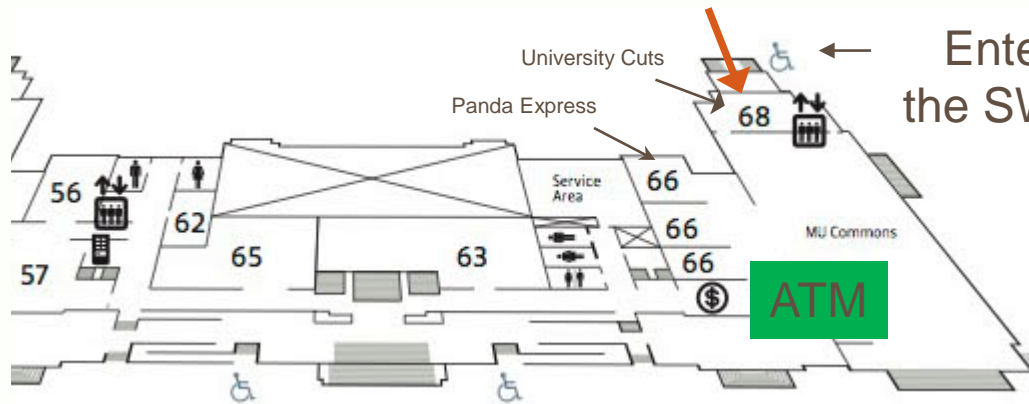

Oregon Invitation Math Tournament

Oregon State University

May 13th, 2017

Directions to OIMT Building (Learning Innovation Center (LINC))

Parking near OIMT Building (Learning Innovation Center (LINC))

Parking lots are indicated by the yellow boxes with a "P". Parking lots are free on Saturdays except where indicated.

OIMT Room Locations in LINC

Check-in	Lobby
Opening ceremonies/Awards	100
Exams	302/368
Problem Solving	303/307

Accessing WiFi as a Visitor on OSU's Campus

- SSID: Visitor
- Requires login every 2 hours and capacity of network is limited.
- Once you have connected to Visitor, opening up a webpage and trying to go to any webpage should redirect you to the visitor sign in page. After hitting the accept option, you should have internet access on Visitor for four hours. After the four hours, repeating this process gets you another four hours on the network.

Location of ATM on OSU Campus (Near LInC)

Enter the Memorial Union (MU) from the SW Jefferson & SW 26th intersection