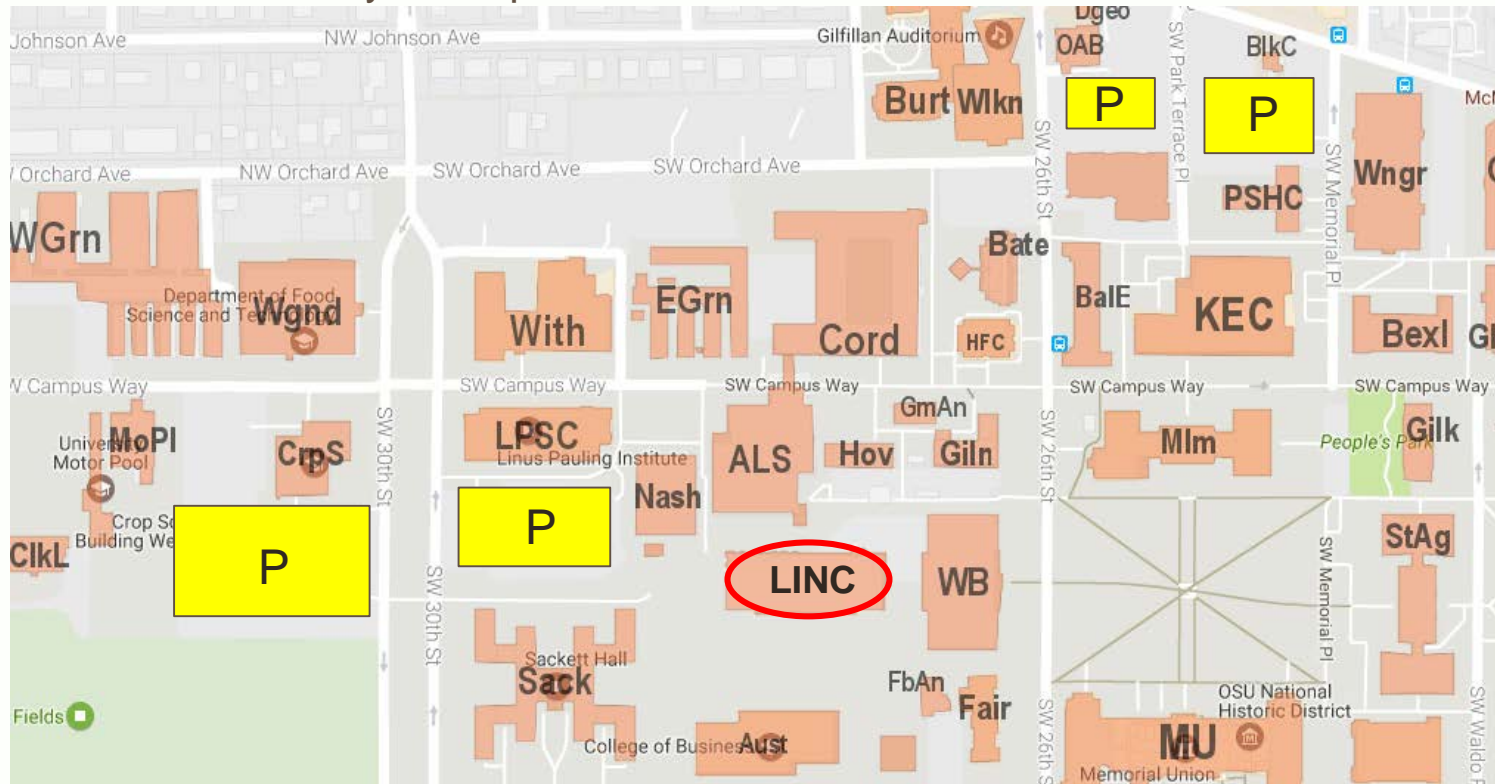

Oregon Invitation Math Tournament

Oregon State University

May 13th, 2017

Directions to OIMT Building (Learning Innovation Center (LINC))

Parking near OIMT Building (Learning Innovation Center (LINC))

Parking lots are indicated by the yellow boxes with a "P". Parking lots are free on Saturdays except where indicated.

OIMT Room Locations in LINC

Check-in	Lobby
Opening ceremonies/Awards	100
Exams	302/368
Problem Solving	303/307

Accessing WiFi as a Visitor on OSU's Campus

- SSID: Visitor
- Requires login every 2 hours and capacity of network is limited.
- Once you have connected to Visitor, opening up a webpage and trying to go to any webpage should redirect you to the visitor sign in page. After hitting the accept option, you should have internet access on Visitor for four hours. After the four hours, repeating this process gets you another four hours on the network.

Location of ATM on OSU Campus (Near LInC)

Enter the Memorial Union (MU) from the SW Jefferson & SW 26th intersection