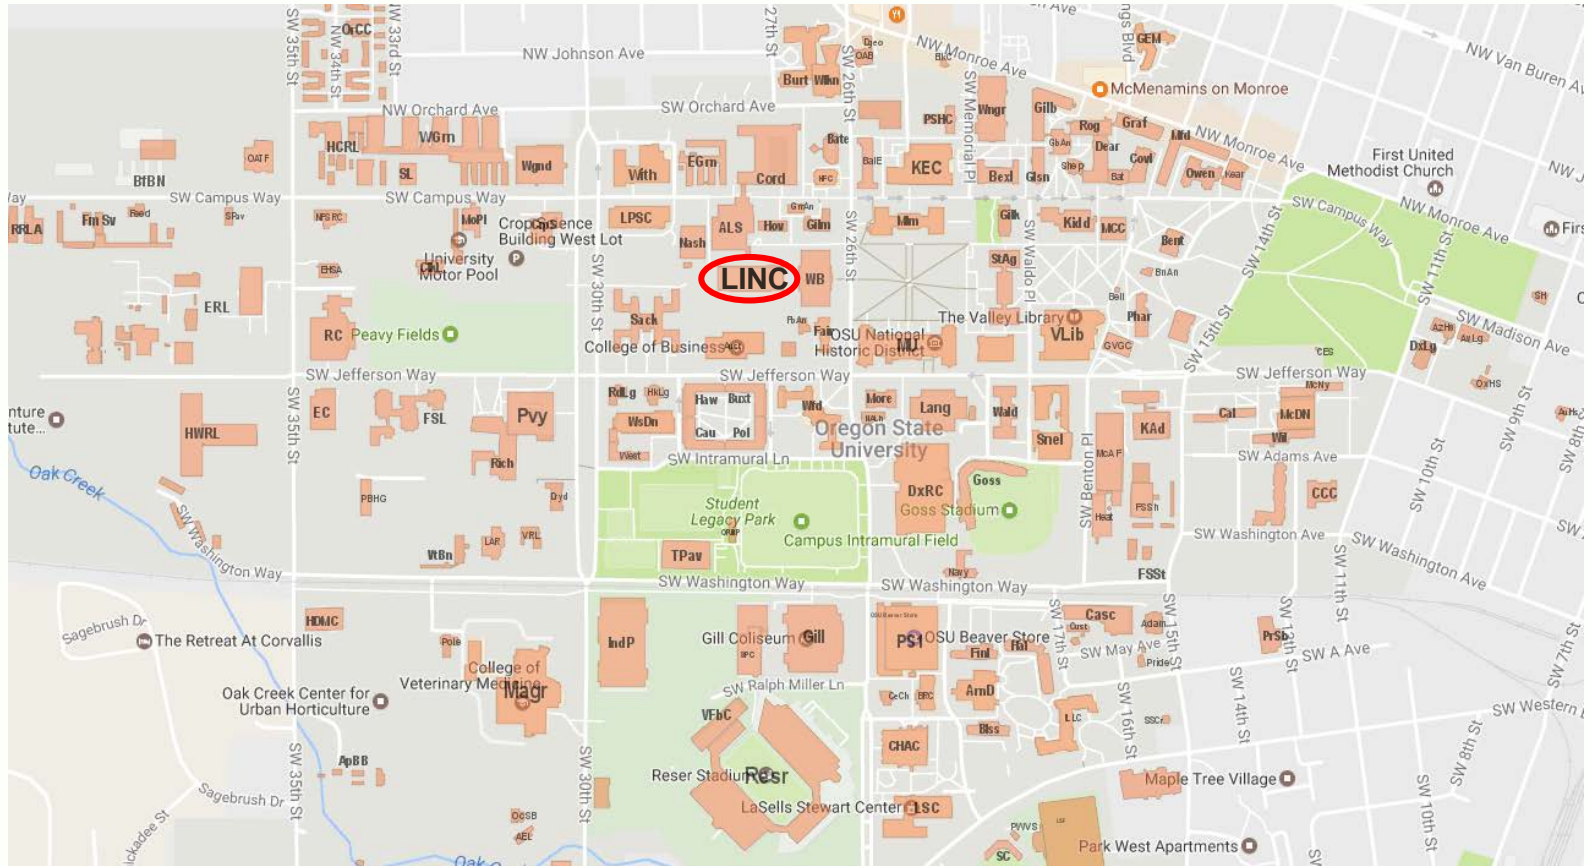

Oregon Invitation Math Tournament

Oregon State University

May 13th, 2017

Directions to OIMT Building (Learning Innovation Center (LINC))

Parking near OIMT Building (Learning Innovation Center (LINC))

Parking lots are indicated by the yellow boxes with a "P". Parking lots are free on Saturdays except where indicated.

OIMT Room Locations in LINC

Check-in	Lobby
Opening ceremonies/Awards	100
Exams	302/368
Problem Solving	303/307

Accessing WiFi as a Visitor on OSU's Campus

- SSID: Visitor
- Requires login every 2 hours and capacity of network is limited.
- Once you have connected to Visitor, opening up a webpage and trying to go to any webpage should redirect you to the visitor sign in page. After hitting the accept option, you should have internet access on Visitor for four hours. After the four hours, repeating this process gets you another four hours on the network.

Location of ATM on OSU Campus (Near LInC)

Enter the Memorial Union (MU) from the SW Jefferson & SW 26th intersection