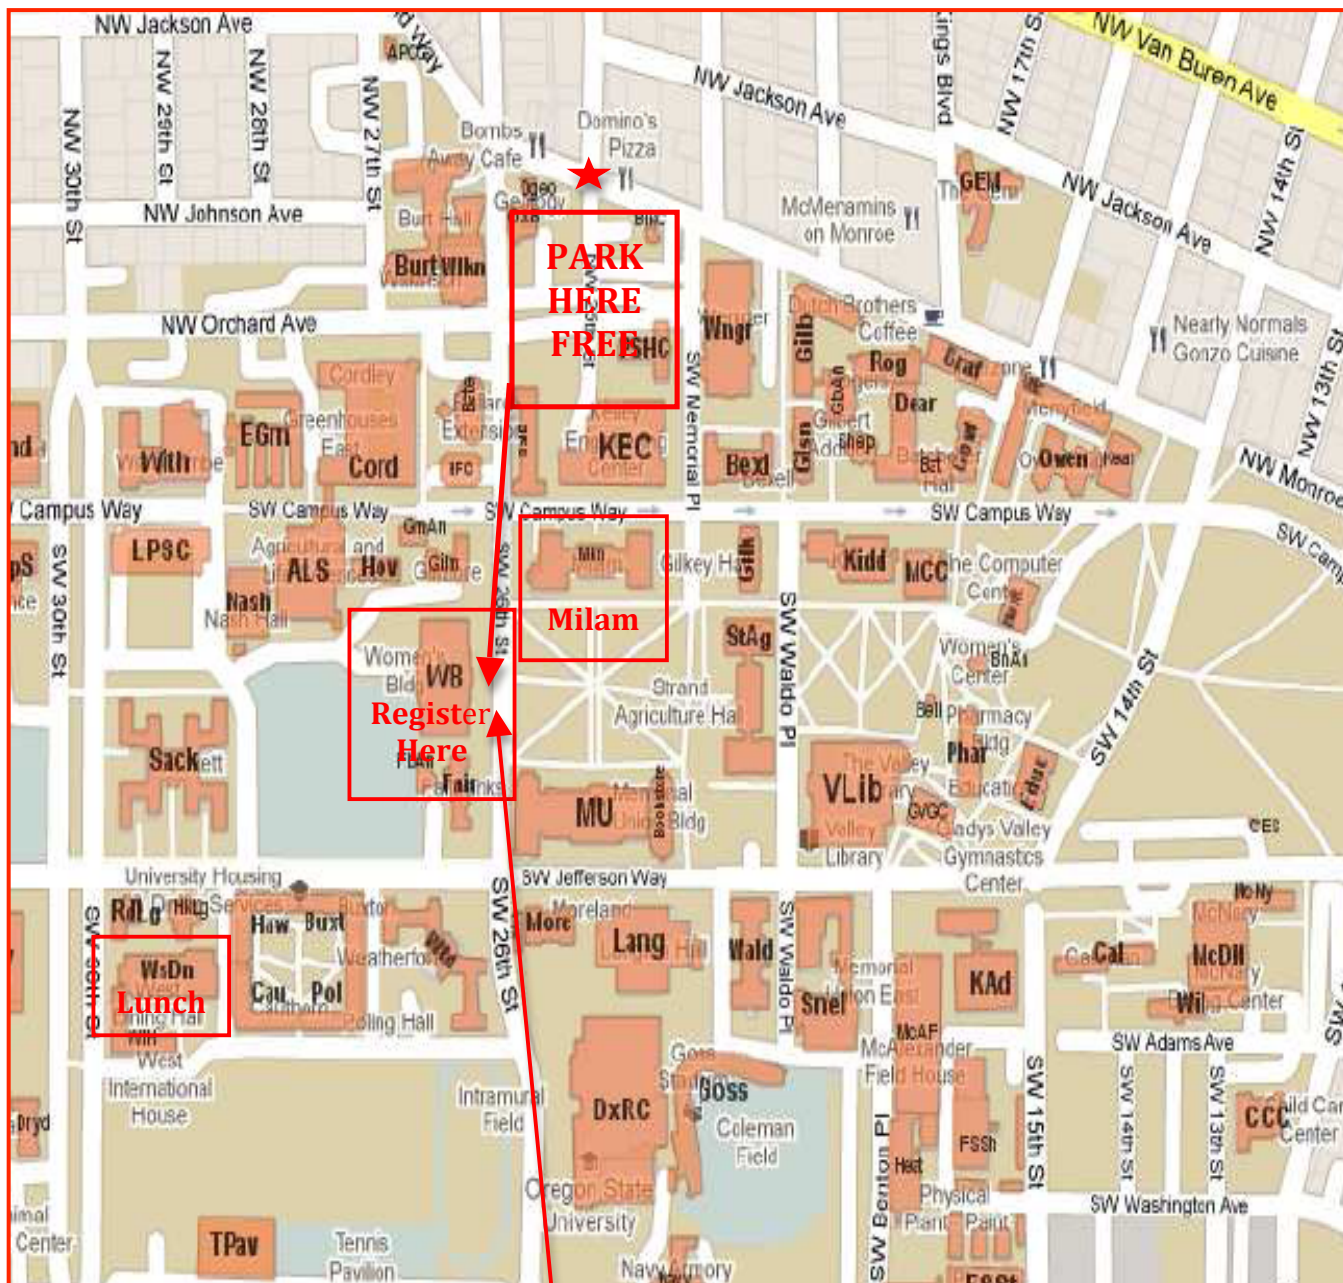

Here is a map that shows where you can park for free and where registration will be held. The parking lot is off of Monroe St onto SW Park Terrace Pl. You can park in either lot to the left or right. There is handicap parking in front of the Women's Building.

Hilton Inn